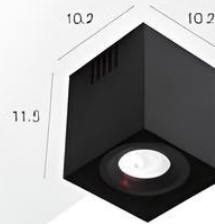

VL-3-B-570-1
Steel | Aluminium
MR16 x 1