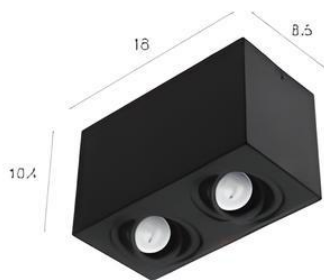

# Surface Mounted Downlight.

Floating downlight lamp

“ SURFACE MOUNTED DOWNLIGHT It is a suitable option if the bridge mounting point is difficult to use with a current mount. There is bitterness used for Loft Style work, focusing on showing off the dark structure of the room. ”

# GU5.3 MR16

Dimension : unit of cm.

**VL-3-OB-560**  
Steel  
MR16 x 1

**VL-3-OW-560**  
Steel  
MR16 x 1

**VL-3-TB-564**  
Steel  
MR16 x 1

**VL-3-TW-564**  
Steel  
MR16 x 1

**VL-3-OB-554-MR16**  
Steel | Aluminium  
MR16 x 1

**VL-3-OW-554-MR16**  
Steel | Aluminium  
MR16 x 1

**VL-3-B-570-1**  
Steel | Aluminium  
MR16 x 1

**VL-3-W-570-1**  
Steel | Aluminium  
MR16 x 1

**VL-3-TB-464-2**  
Steel  
MR16 x 2

**VL-3-B-570-2**  
Steel | Aluminium  
MR16 x 2

# Surface Mounted Downlight.

Floating Down Light Lamp

Material : **Steel | Aluminium Reflector**

Dimension : Unit of cm.

**VL-3-TB-551**  
E27 x 1

**VL-3-TW-551**  
E27 x 1

**VL-3-TB-552F**  
E27 x 1

**VL-3-TW-552F**  
E27 x 1